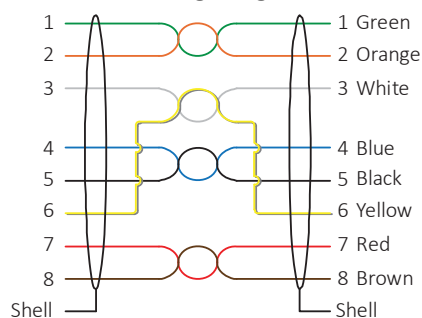

Wiring diagram

Note

Technical drawing dimensions are in [mm].

Specifications

Feature	Specification
Length	1.0 m $\pm$ 50 mm
Diameter	6.4 mm
Classification	Cat6, drag chain suitability
Static bending radius	38.4 mm
Dynamic bending radius	On request
Temperature range	On request
Regulations	UL20276, RoHS 2011/65/EU, REACH