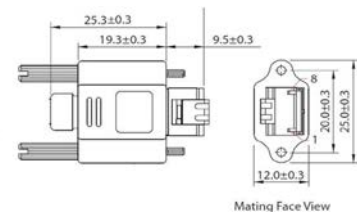

Connector 2

RJ45 long connector with screw lock