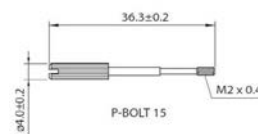

DATA SHEET

Interface cable

GigE Cat6, RJ45 8p straight latch
to RJ45 8p straight screw lock, 1.0 m

Order code:
8258

V1.0.0
2016-Sep-28

Connector 1

RJ45, 8P8C fully shielded molded connector with latch

Cable

Connector 2

RJ45 long connector with screw lock

Cable label

Wiring diagram

Note

Technical drawing dimensions are in [mm].

Specifications

Feature	Specification
Length	1.0 m $\pm$ 50 mm
Diameter	6.4 mm
Classification	Cat6, drag chain suitability
Static bending radius	38.4 mm
Dynamic bending radius	On request
Temperature range	On request
Regulations	UL20276, RoHS 2011/65/EU, REACH