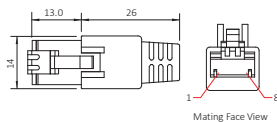

DATA SHEET

Interface cable

GigE Cat6, RJ45 8p straight latch
to RJ45 8p straight screw lock, 1.0 m

Order code:
8258

V1.0.0
2016-Sep-28

Connector 1

RJ45, 8P8C fully shielded molded connector with latch

Cable

Connector 2

RJ45 long connector with screw lock

Cable label

Wiring diagram

Note

Technical drawing dimensions are in [mm].

Specifications

Feature	Specification
Length	1.0 m $\pm$ 50 mm
Diameter	6.4 mm
Classification	Cat6, drag chain suitability
Static bending radius	38.4 mm
Dynamic bending radius	On request
Temperature range	On request
Regulations	UL20276, RoHS 2011/65/EU, REACH