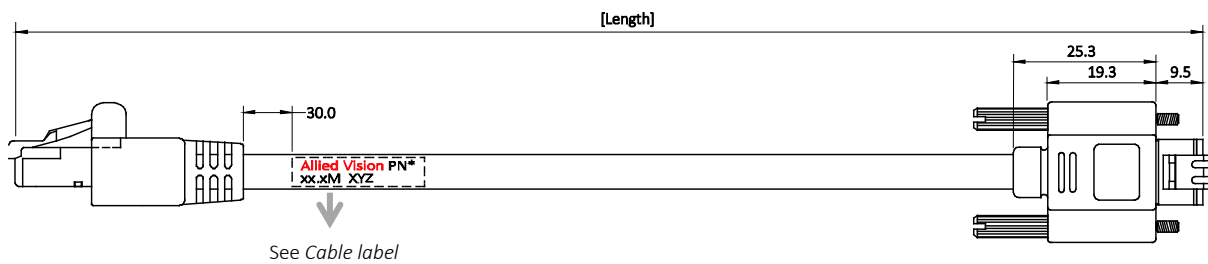

## Interface cable

GigE Cat6, RJ45 8p straight latch  
to RJ45 8p straight screw lock, 1.0 m

Order code:  
8258

V1.0.0  
2016-Sep-28

### Note

Technical drawing dimensions are in [mm].

### Specifications

Feature	Specification
Length	1.0 m $\pm$ 50 mm
Diameter	6.4 mm
Classification	Cat6, drag chain suitability
Static bending radius	38.4 mm
Dynamic bending radius	On request
Temperature range	On request
Regulations	UL20276, RoHS 2011/65/EU, REACH