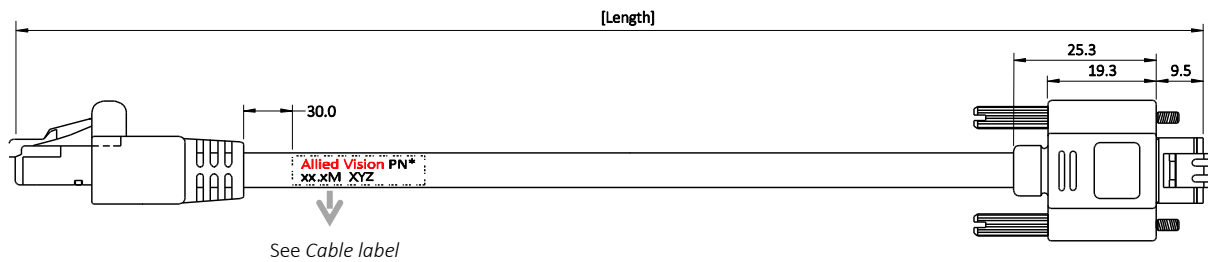

DATA SHEET

Order code:
8259

Interface cable

GigE Cat6, RJ45 8p straight latch
to RJ45 8p straight screw lock, 3.0 m

V1.1.0
2018-Sep-12

Connector 1

RJ45, 8P8C fully shielded molded connector with latch

Cable

Connector 2

RJ45 long connector with screw lock

Cable label

Wiring diagram

Note

Unit in technical drawings is [mm].

Specifications

Feature	Specification
Length	3.0 m \pm 50 mm
Diameter	6.4 mm
Classification	Cat6, drag chain suitability
Static bending radius	38.4 mm
Dynamic bending radius	On request
Temperature range	On request
Regulations	UL20276, RoHS 2011/65/EU, REACH