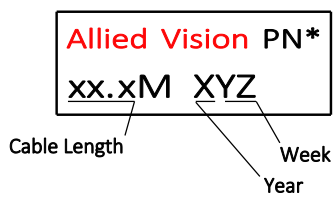

DATA SHEET

Order code:
8259

Interface cable

GigE Cat6, RJ45 8p straight latch
to RJ45 8p straight screw lock, 3.0 m

V1.1.0
2018-Sep-12

Connector 1

RJ45, 8P8C fully shielded molded connector with latch

Cable

Connector 2

RJ45 long connector with screw lock

Cable label

Wiring diagram

Note

Unit in technical drawings is [mm].

Specifications

Feature	Specification
Length	3.0 m \pm 50 mm
Diameter	6.4 mm
Classification	Cat6, drag chain suitability
Static bending radius	38.4 mm
Dynamic bending radius	On request
Temperature range	On request
Regulations	UL20276, RoHS 2011/65/EU, REACH