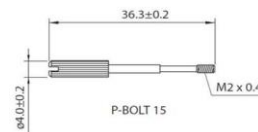

DATA SHEET

Order code:
8259

Interface cable

GigE Cat6, RJ45 8p straight latch
to RJ45 8p straight screw lock, 3.0 m

V1.1.0
2018-Sep-12

Connector 1

RJ45, 8P8C fully shielded molded connector with latch

Cable

Connector 2

RJ45 long connector with screw lock

Cable label

Wiring diagram

Note

Unit in technical drawings is [mm].

Specifications

Feature	Specification
Length	3.0 m \pm 50 mm
Diameter	6.4 mm
Classification	Cat6, drag chain suitability
Static bending radius	38.4 mm
Dynamic bending radius	On request
Temperature range	On request
Regulations	UL20276, RoHS 2011/65/EU, REACH