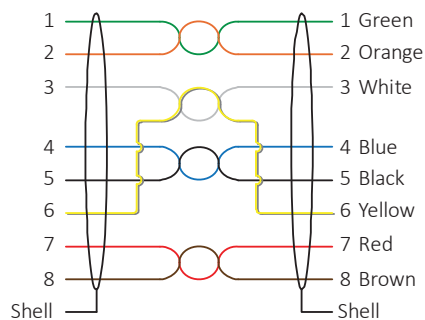

DATA SHEET

Order code:
8259

Interface cable

GigE Cat6, RJ45 8p straight latch
to RJ45 8p straight screw lock, 3.0 m

V1.1.0
2018-Sep-12

Connector 1

RJ45, 8P8C fully shielded molded connector with latch

Cable

Connector 2

RJ45 long connector with screw lock

Cable label

Wiring diagram

Note

Unit in technical drawings is [mm].

Specifications

Feature	Specification
Length	3.0 m \pm 50 mm
Diameter	6.4 mm
Classification	Cat6, drag chain suitability
Static bending radius	38.4 mm
Dynamic bending radius	On request
Temperature range	On request
Regulations	UL20276, RoHS 2011/65/EU, REACH