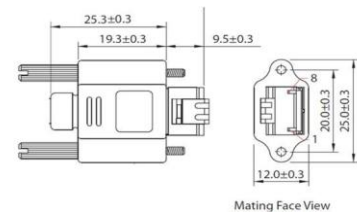

DATA SHEET

Order code:
8259

Interface cable

GigE Cat6, RJ45 8p straight latch
to RJ45 8p straight screw lock, 3.0 m

V1.1.0
2018-Sep-12

Connector 1

RJ45, 8P8C fully shielded molded connector with latch

Cable

Connector 2

RJ45 long connector with screw lock

Cable label

Wiring diagram

Note

Unit in technical drawings is [mm].

Specifications

Feature	Specification
Length	3.0 m \pm 50 mm
Diameter	6.4 mm
Classification	Cat6, drag chain suitability
Static bending radius	38.4 mm
Dynamic bending radius	On request
Temperature range	On request
Regulations	UL20276, RoHS 2011/65/EU, REACH