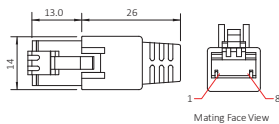

DATA SHEET

Order code:
8259

Interface cable

GigE Cat6, RJ45 8p straight latch
to RJ45 8p straight screw lock, 3.0 m

V1.1.0
2018-Sep-12

Connector 1

RJ45, 8P8C fully shielded molded connector with latch

Cable

Connector 2

RJ45 long connector with screw lock

Cable label

Wiring diagram

Note

Unit in technical drawings is [mm].

Specifications

Feature	Specification
Length	3.0 m \pm 50 mm
Diameter	6.4 mm
Classification	Cat6, drag chain suitability
Static bending radius	38.4 mm
Dynamic bending radius	On request
Temperature range	On request
Regulations	UL20276, RoHS 2011/65/EU, REACH