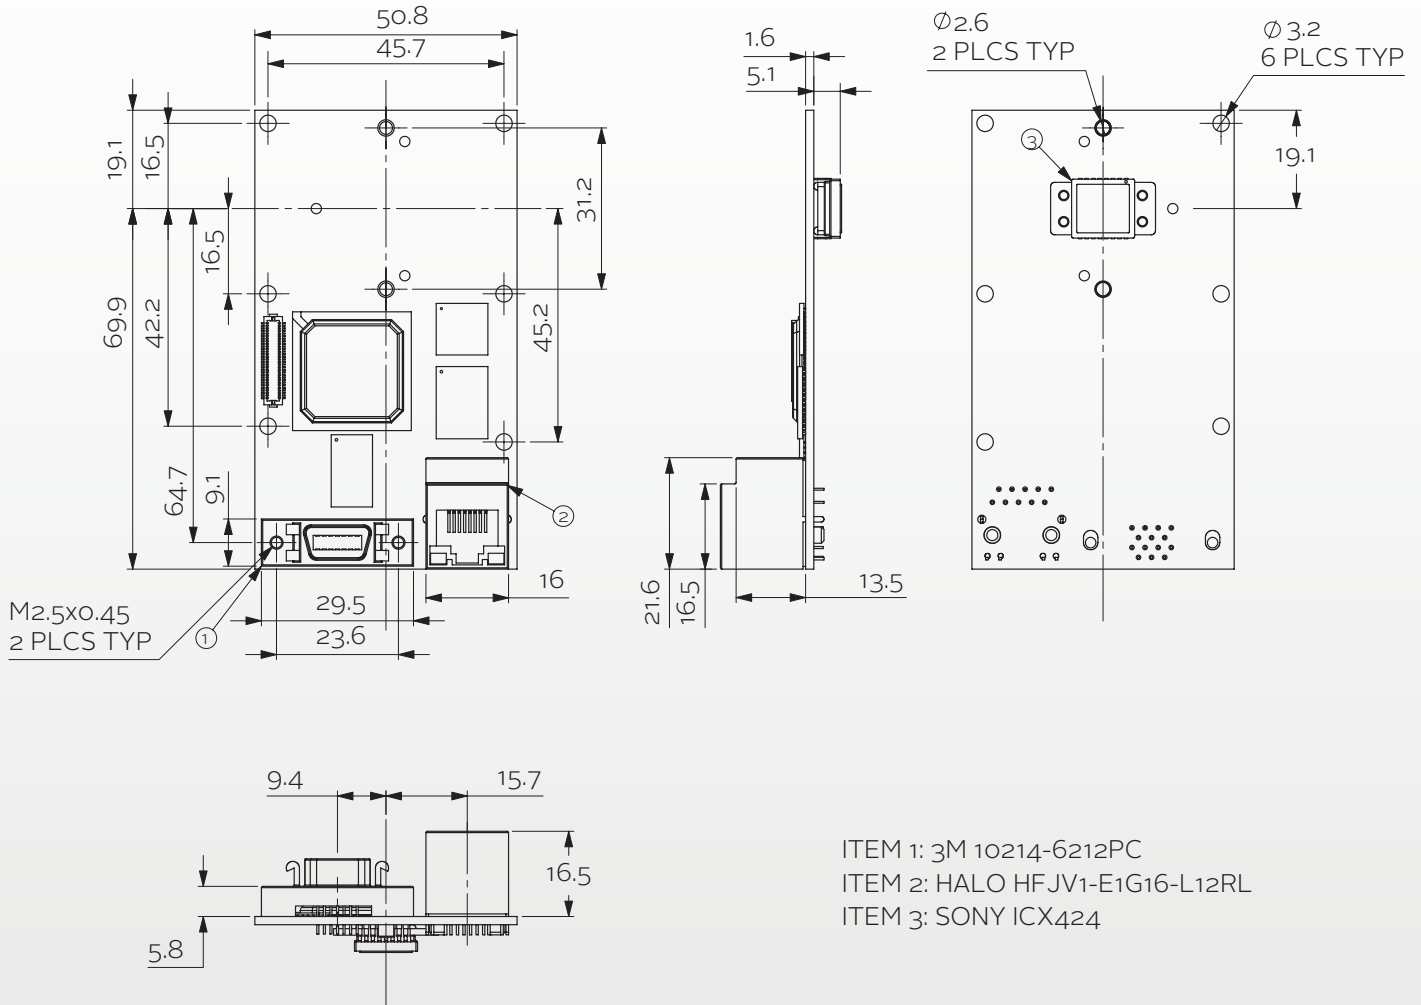

Landscape sensor and vertical connector

All data in this document is subject to change without notice. All texts, pictures and graphics are protected by copyright and other laws protecting intellectual property.

Copyright © 12/2014 Allied Vision Technologies GmbH

All rights reserved.

www.alliedvision.com | info@alliedvision.com