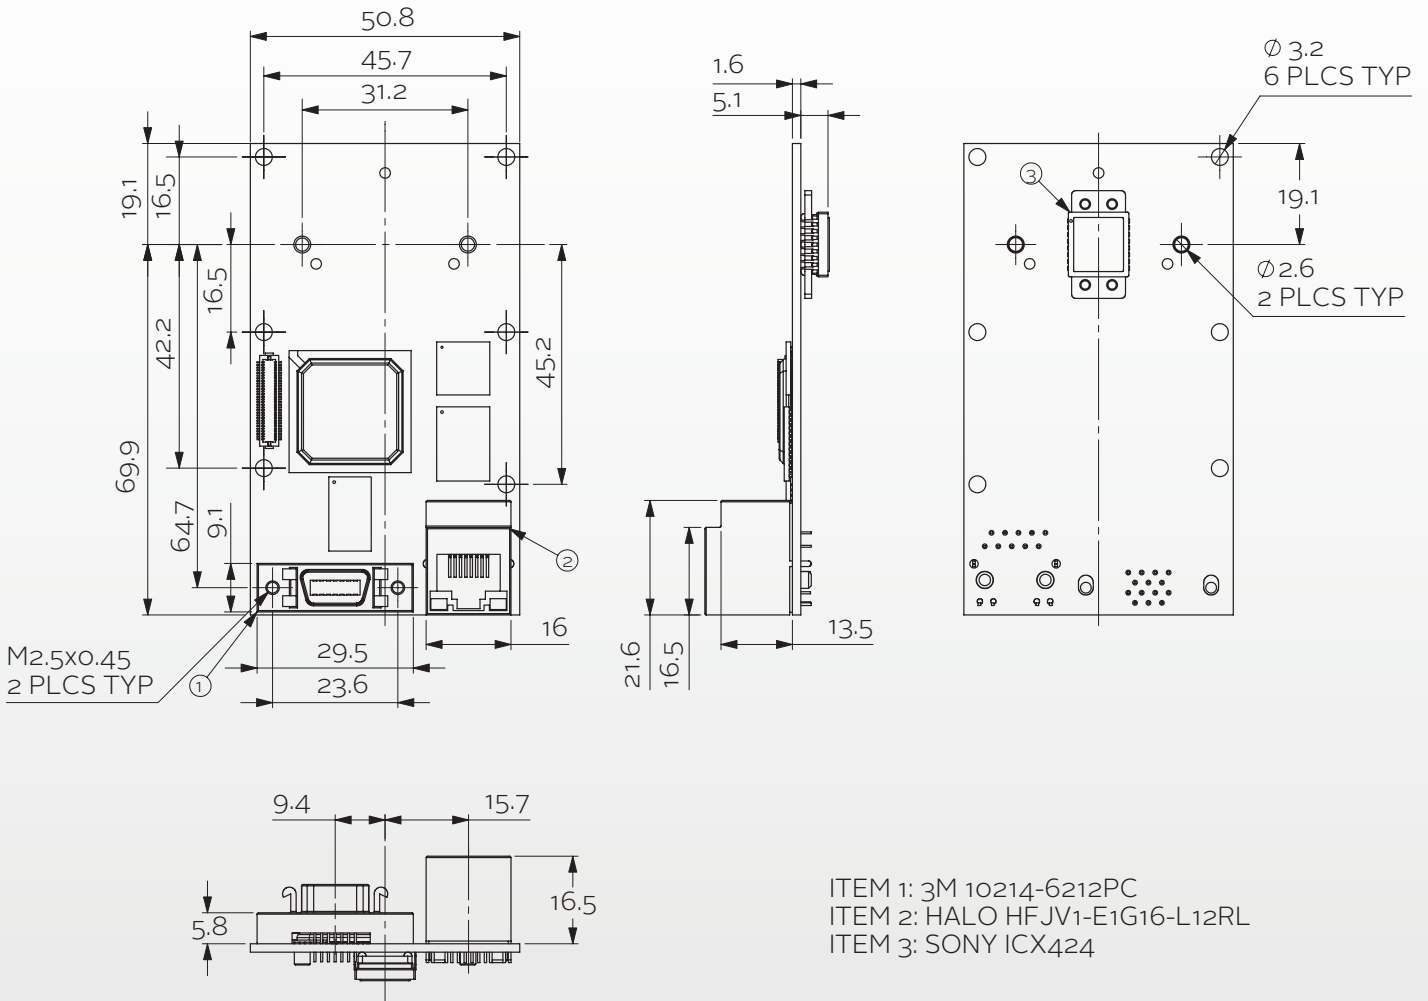

Portrait sensor and vertical connector

All data in this document is subject to change without notice. All texts, pictures and graphics are protected by copyright and other laws protecting intellectual property.

Copyright © 12/2014 Allied Vision Technologies GmbH

All rights reserved.

www.alliedvision.com | info@alliedvision.com