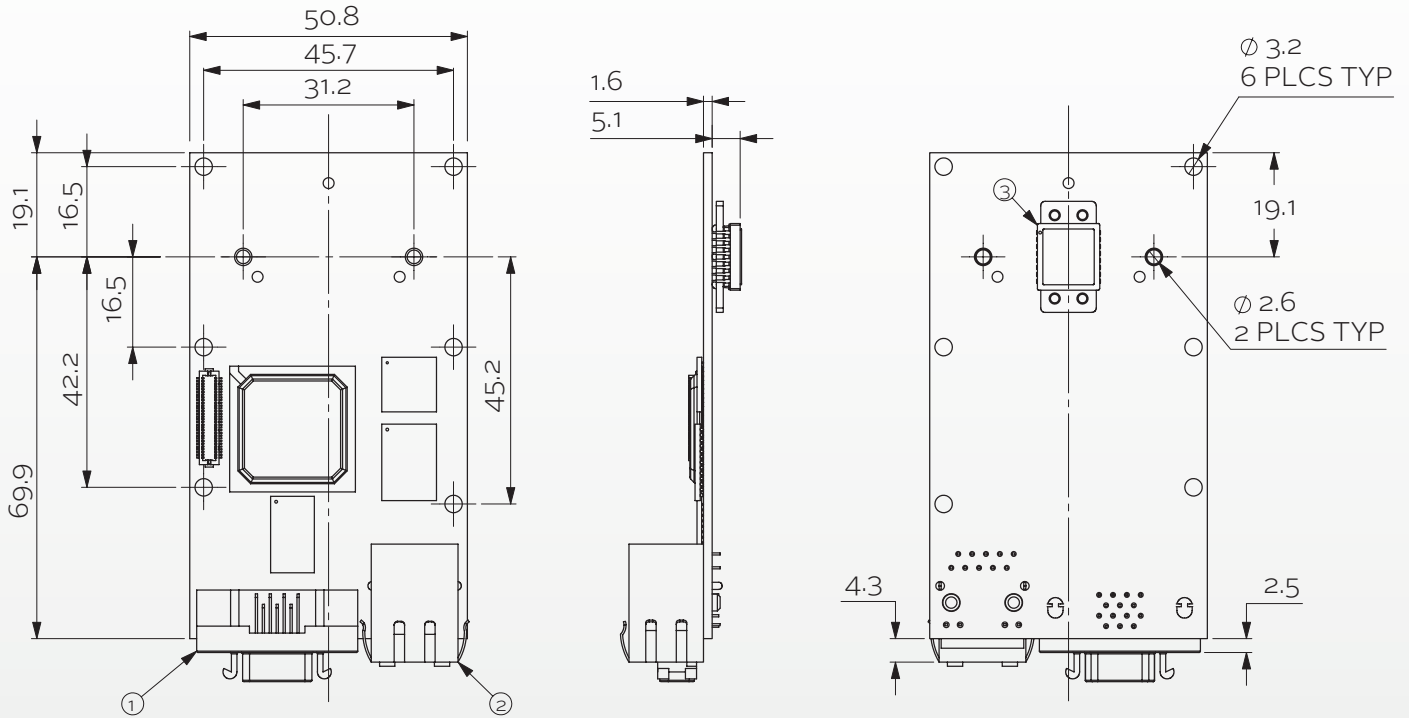

Copyright © 12/2014 Allied Vision Technologies GmbH

All rights reserved.

www.alliedvision.com | info@alliedvision.com

Portrait sensor and inline connector

- ITEM 1: 3M 10214-55G3PC
- ITEM 2: HALO HFJ11-1G16E-L12RL
- ITEM 3: SONY ICX424