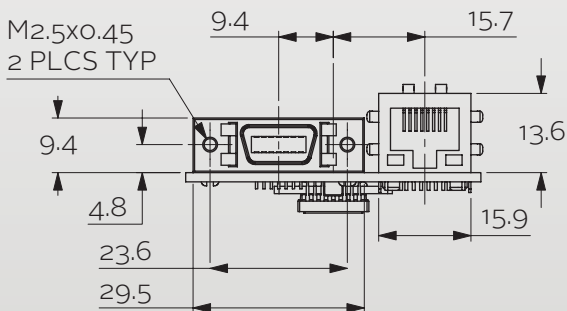

// TECHNICAL DRAWING

Prosilica GB650 Cameras

Landscape sensor and inline connector

- ITEM 1: 3M 10214-55G3PC
- ITEM 2: HALO HFJ11-1G16E-L12RL
- ITEM 3: SONY ICX424

All data in this document is subject to change without notice. All texts, pictures and graphics are protected by copyright and other laws protecting intellectual property.