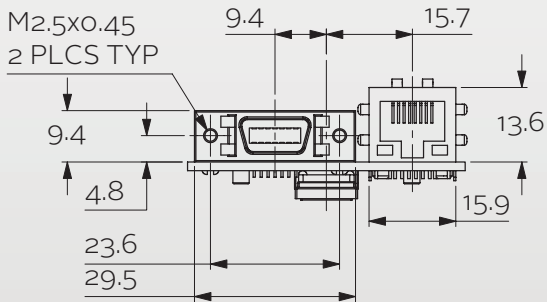

Copyright © 12/2014 Allied Vision Technologies GmbH

All rights reserved.

www.alliedvision.com | info@alliedvision.com

Portrait sensor and inline connector

- ITEM 1: 3M 10214-55G3PC
- ITEM 2: HALO HFJ11-1G16E-L12RL
- ITEM 3: SONY ICX424