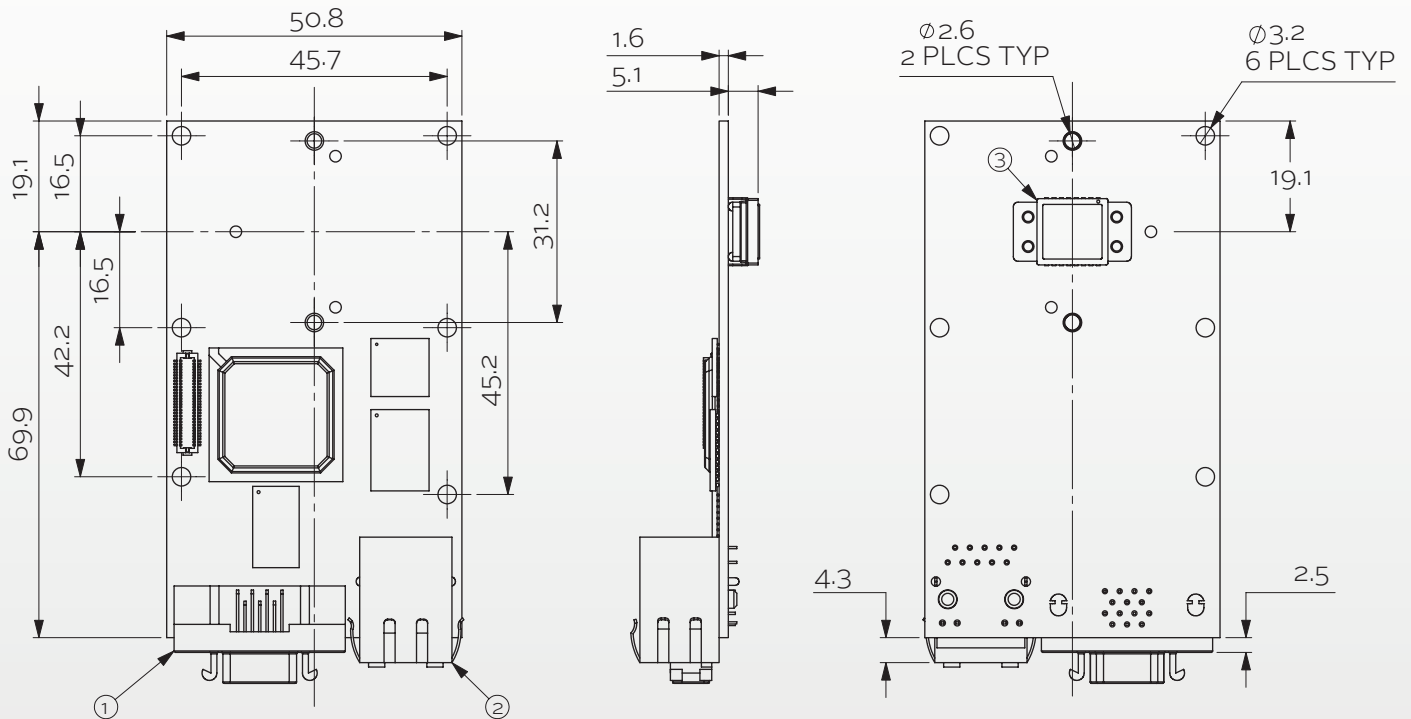

// TECHNICAL DRAWING

Prosilica GB650 Cameras

Landscape sensor and inline connector

- ITEM 1: 3M 10214-55G3PC
- ITEM 2: HALO HFJ11-1G16E-L12RL
- ITEM 3: SONY ICX424

All data in this document is subject to change without notice. All texts, pictures and graphics are protected by copyright and other laws protecting intellectual property.