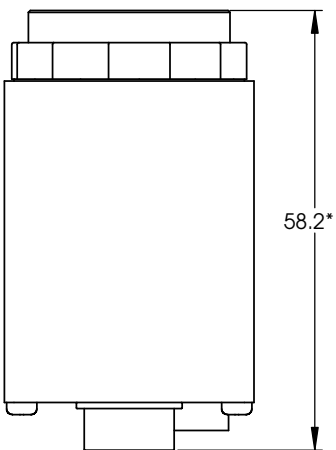

M3
4MM DEEP
4 PLCS TYP

All dimensions are in mm.

*Add 0.3mm for color cameras due to the addition of IR blocking filter.