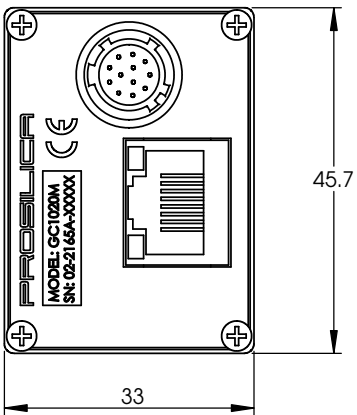

M3
4MM DEEP
4 PLCS TYP

All dimensions are in mm.

*Add 0.3mm for color cameras due to the addition of IR blocking filter.