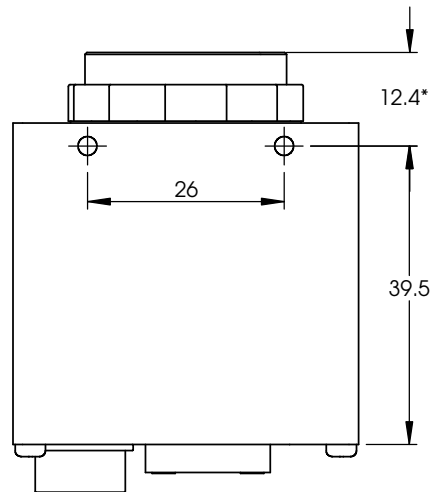

M3
4MM DEEP
4 PLCS TYP

All dimensions are in mm.

*Add 0.3mm for color cameras due to the addition of IR blocking filter.