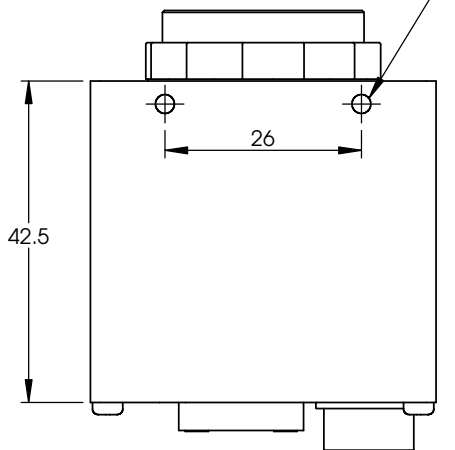

M3
4MM DEEP
4 PLCS TYP

All dimensions are in mm.

*Add 0.3mm for color cameras due to the addition of IR blocking filter.