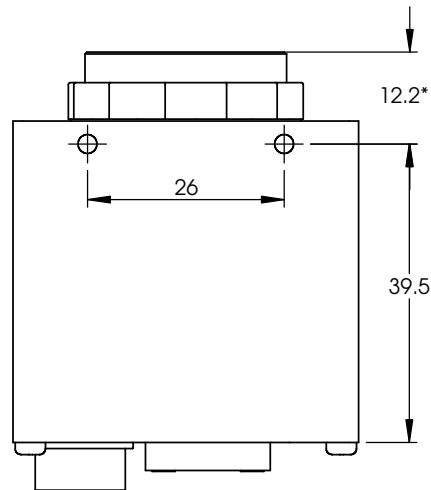

M3  
4MM DEEP  
4 PLCS TYP

All dimensions are in mm.

\*Add 0.3mm for color cameras due to the addition of IR blocking filter.