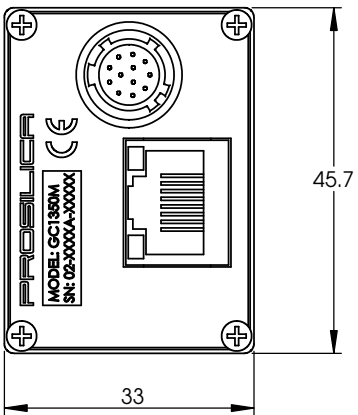

M3  
4MM DEEP  
4 PLCS TYP

All dimensions are in mm.

\*Add 0.3mm for color cameras due to the addition of IR blocking filter.