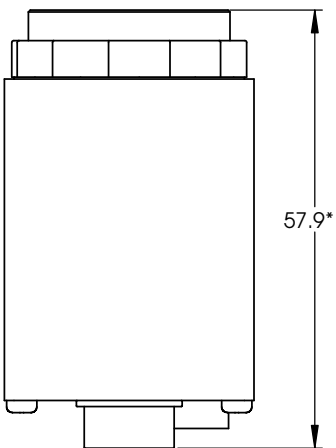

M3  
4MM DEEP  
4 PLCS TYP

All dimensions are in mm.

\*Add 0.3mm for color cameras due to the addition of IR blocking filter.