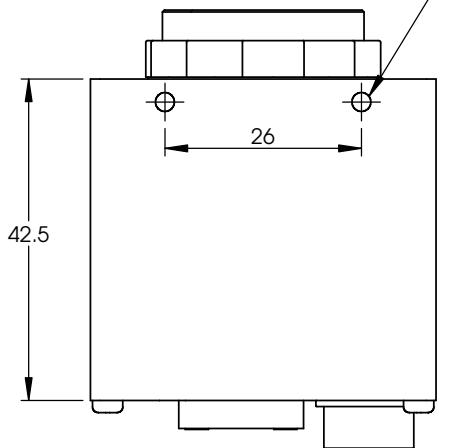

M3  
4MM DEEP  
4 PLCS TYP

All dimensions are in mm.

\*Add 0.3mm for color cameras due to the addition of IR blocking filter.