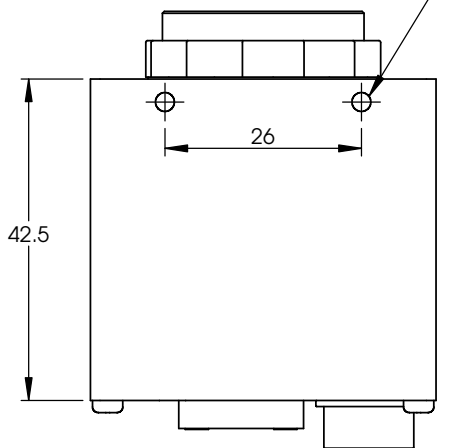

M3
4MM DEEP
4 PLCS TYP

All dimensions are in mm.

*Add 0.3mm for color cameras due to the addition of IR blocking filter.