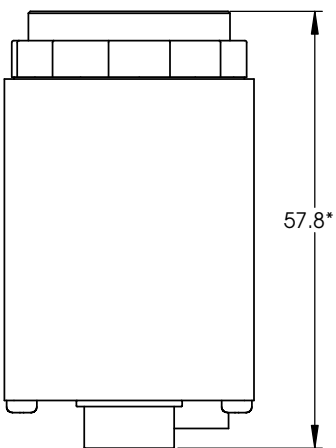

M3
4MM DEEP
4 PLCS TYP

All dimensions are in mm.

*Add 0.3mm for color cameras due to the addition of IR blocking filter.