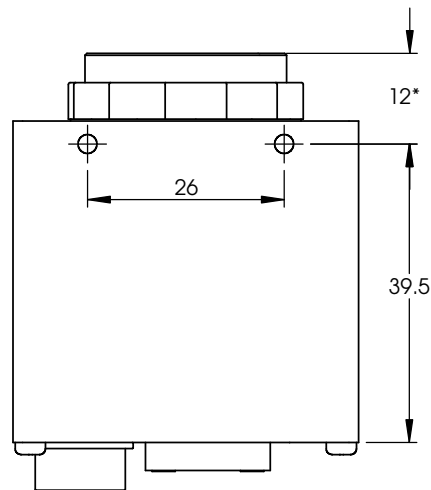

M3
4MM DEEP
4 PLCS TYP

All dimensions are in mm.

*Add 0.3mm for color cameras due to the addition of IR blocking filter.