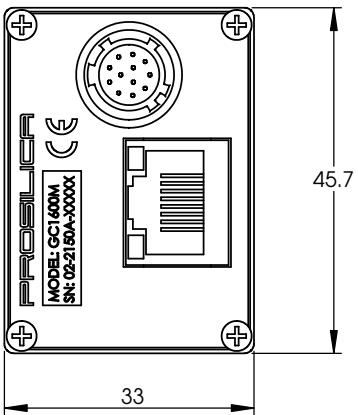

M3
4MM DEEP
4 PLCS TYP

All dimensions are in mm.

*Add 0.3mm for color cameras due to the addition of IR blocking filter.