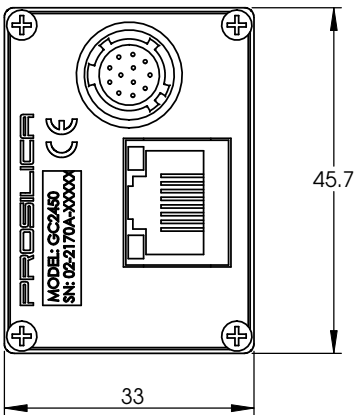

M3
4MM DEEP
4 PLCS TYP

All dimensions are in mm.

*Add 0.3mm for color cameras due to the addition of IR blocking filter.