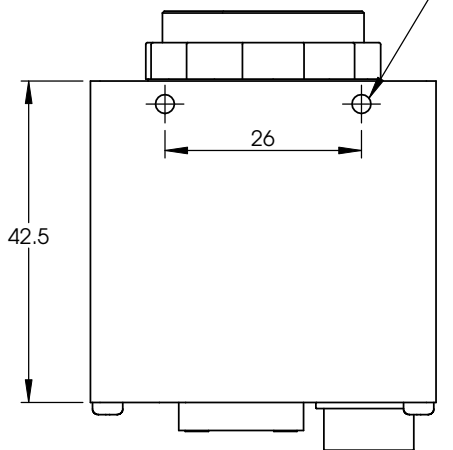

M3
4MM DEEP
4 PLCS TYP

All dimensions are in mm.

*Add 0.3mm for color cameras due to the addition of IR blocking filter.