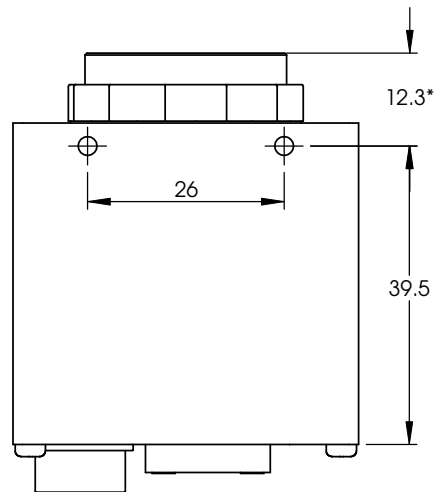

M3
4MM DEEP
4 PLCS TYP

All dimensions are in mm.

*Add 0.3mm for color cameras due to the addition of IR blocking filter.