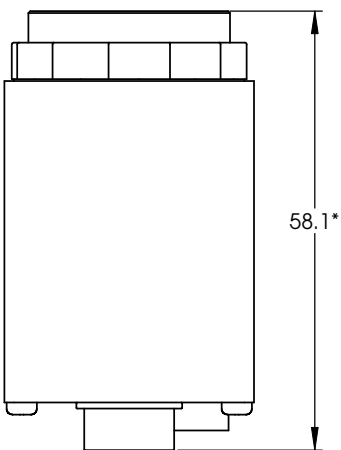

M3
4MM DEEP
4 PLCS TYP

All dimensions are in mm.

*Add 0.3mm for color cameras due to the addition of IR blocking filter.