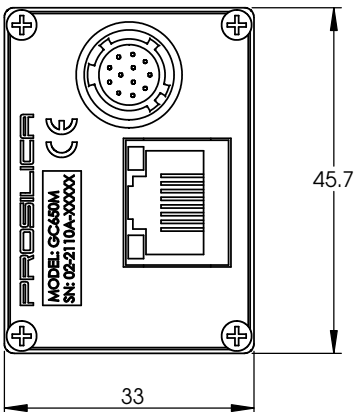

M3
4MM DEEP
4 PLCS TYP

All dimensions are in mm.

*Add 0.3mm for color cameras due to the addition of IR blocking filter.