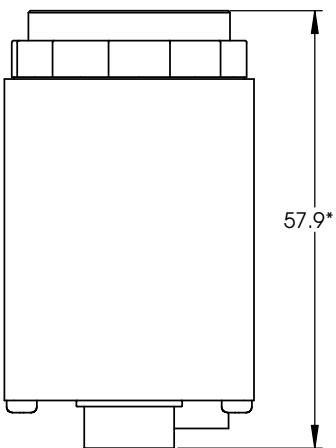

M3
4MM DEEP
4 PLCS TYP

All dimensions are in mm.

*Add 0.3mm for color cameras due to the addition of IR blocking filter.