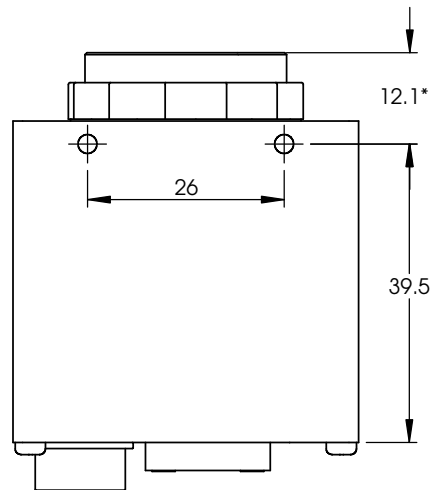

M3
4MM DEEP
4 PLCS TYP

All dimensions are in mm.

*Add 0.3mm for color cameras due to the addition of IR blocking filter.