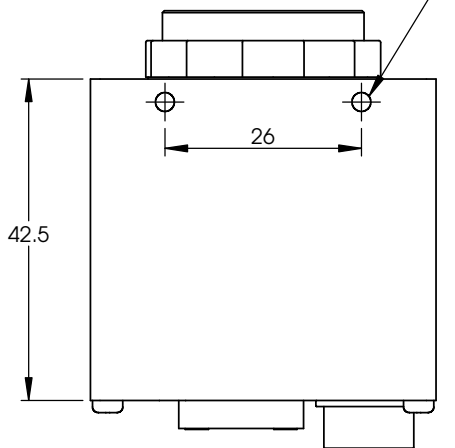

M3
4MM DEEP
4 PLCS TYP

All dimensions are in mm.

*Add 0.3mm for color cameras due to the addition of IR blocking filter.