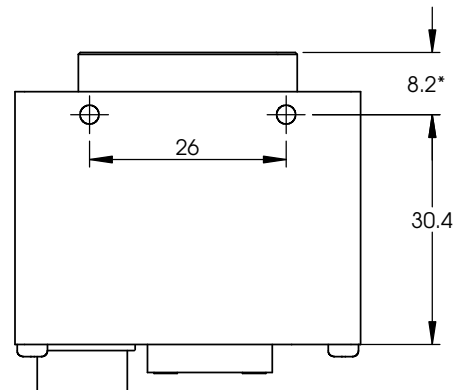

M3  
4MM DEEP  
4 PLCS TYP

All dimensions are in mm.

\*Add 0.3mm for color cameras due to the addition of IR blocking filter.