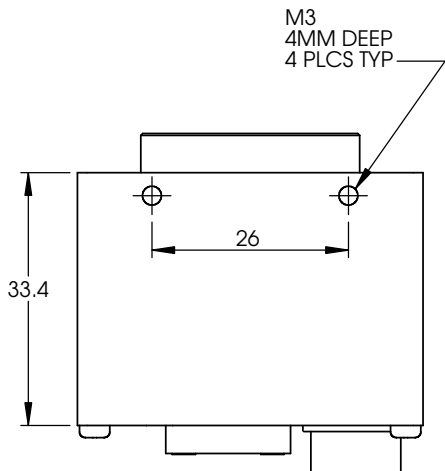

M3  
4MM DEEP  
4 PLCS TYP

All dimensions are in mm.

\*Add 0.3mm for color cameras due to the addition of IR blocking filter.