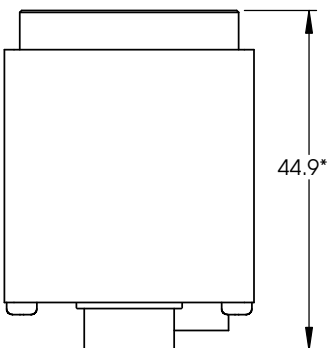

M3  
4MM DEEP  
4 PLCS TYP

All dimensions are in mm.

\*Add 0.3mm for color cameras due to the addition of IR blocking filter.