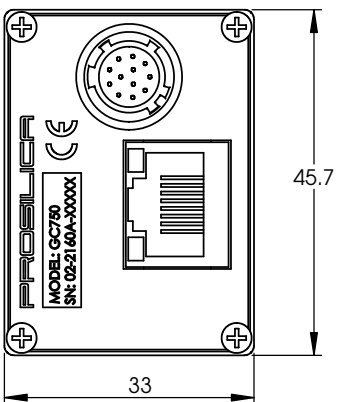

M3  
4MM DEEP  
4 PLCS TYP

All dimensions are in mm.

\*Add 0.3mm for color cameras due to the addition of IR blocking filter.