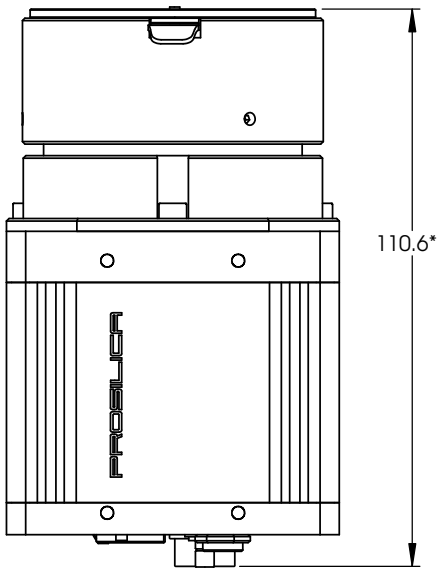

M3
3MM DEEP
16 PLCS TYP

All dimensions are in mm.

*Add 0.3mm for color cameras due to addition of IR blocking filter.