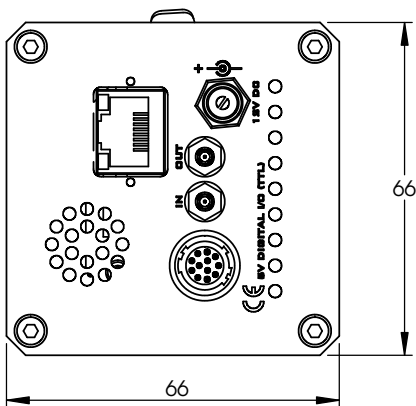

M3
3MM DEEP
16 PLCS TYP

All dimensions are in mm.

*Add 0.3mm for color cameras due to addition of IR blocking filter.