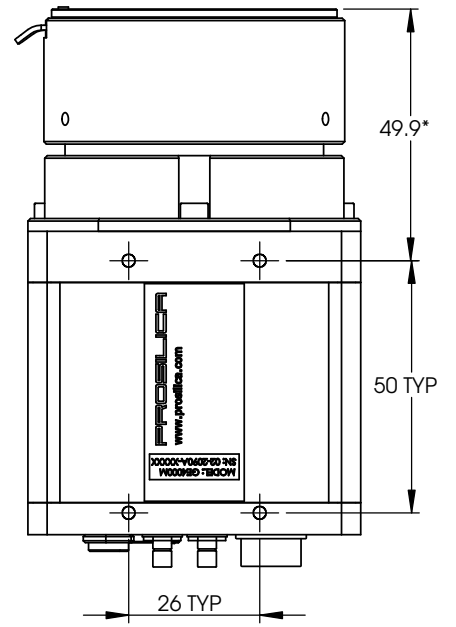

M3
3MM DEEP
16 PLCS TYP

All dimensions are in mm.

*Add 0.3mm for color cameras due to addition of IR blocking filter.