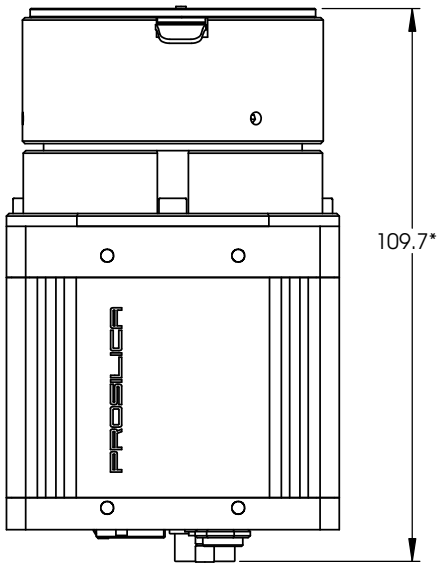

M3
3MM DEEP
16 PLCS TYP

All dimensions are in mm.

*Add 0.3mm for color cameras due to addition of IR blocking filter.