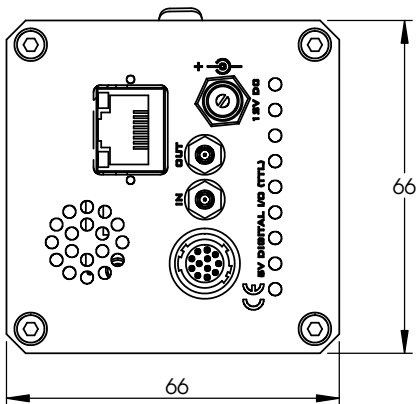

M3
3MM DEEP
16 PLCS TYP

All dimensions are in mm.

*Add 0.3mm for color cameras due to addition of IR blocking filter.