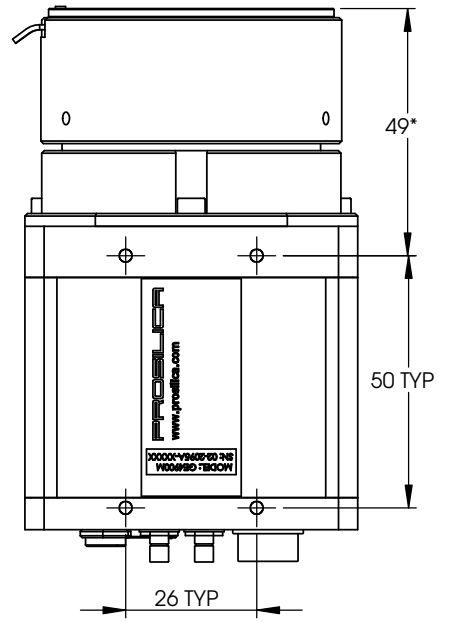

M3
3MM DEEP
16 PLCS TYP

All dimensions are in mm.

*Add 0.3mm for color cameras due to addition of IR blocking filter.